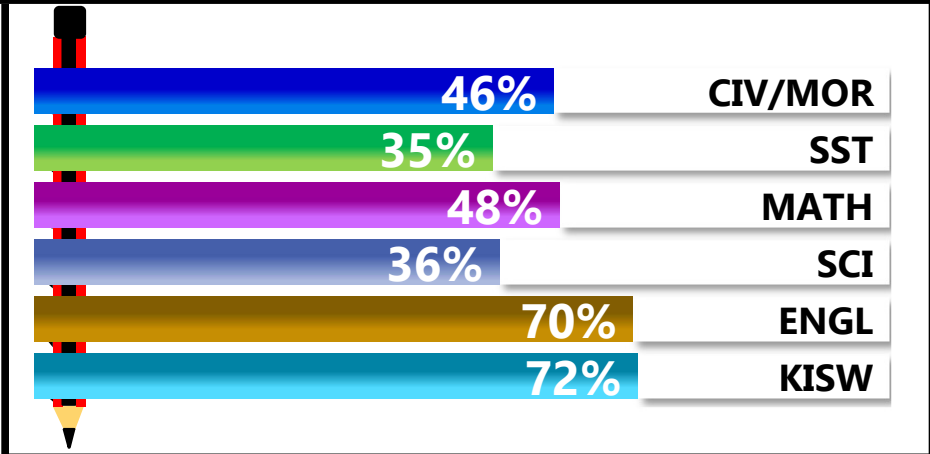

## SUBJECT PERFORMANCE ANALYSIS

SUBJECT NAME	AVG	%	RNK
KISWAHILI	35.9	72%	1
ENGLISH	35.0	70%	2
MATHEMATICS	23.9	48%	3
CIVIC & MORAL	23.2	46%	4
SCIENCE	17.9	36%	5
SOCIAL STUDIES	17.3	35%	6
BOYS/GIRLS PASS RATE	STD	AVG	%
BOYS	25	0.49	49%
GIRLS	24	0.51	51%