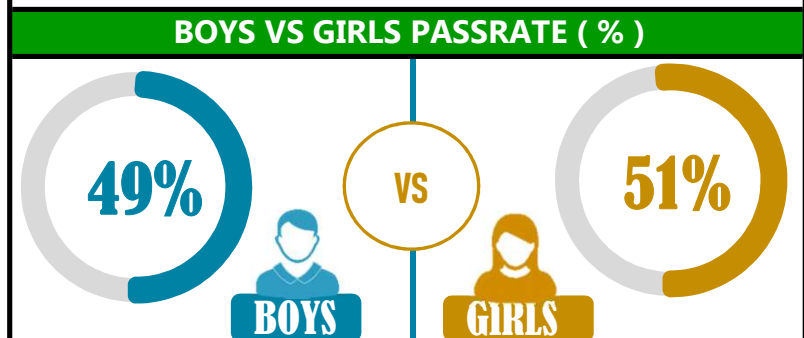

OVERALL GRADE ANALYSIS	NO.	SEATED	%
A	0	44	0%
B	5		11%
C	39		89%
D	2	2	5%
E	0		0%

OVERALL PERFORMANCE ANALYSIS		
REGISTERED	49	100%
SEATED	46	94%
ABSENTEES	3	6%
PASSED	44	90%
FAILED	2	4%